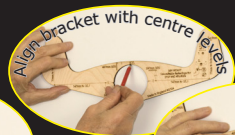

Stash My Station™

Wall Bracket Fitting

Make it your own.
Ask about custom,
(design dependant)
engraved inserts and
name plaques