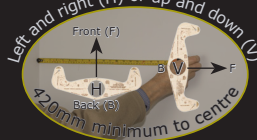

Stash My Station™

Wall Bracket Fitting

Make it your own.
Ask about custom,
(design dependant)
engraved inserts and
name plaques